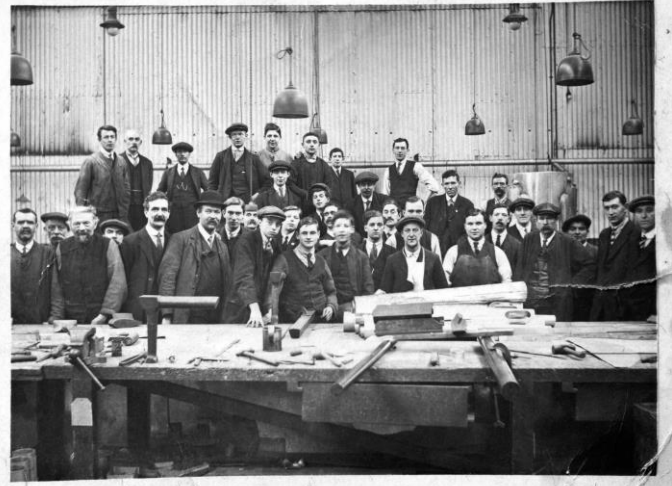

Fig 1. Joyce & Heather Larsen,  
3 Passage Road, WoT 1951

Fig 2. William Smith, (Centre Front)

Fig 3. Westbury-on-Trym Flooding, c1938

Fig 4. Westbury-on-Trym Flooding, c1938

Fig 5. Westbury-on-Trym Flooding, c1938

Fig 6. Westbury-on-Trym Flooding, c1938

Fig 7. "George's Dairy", High Street, WoT  
later to be "Smith News Agents"

Fig 8. William Walter Smith, c1920

Fig 9. William Smith, 1970s

Fig 10. Winston Lloyd Smith (far right),  
1920s